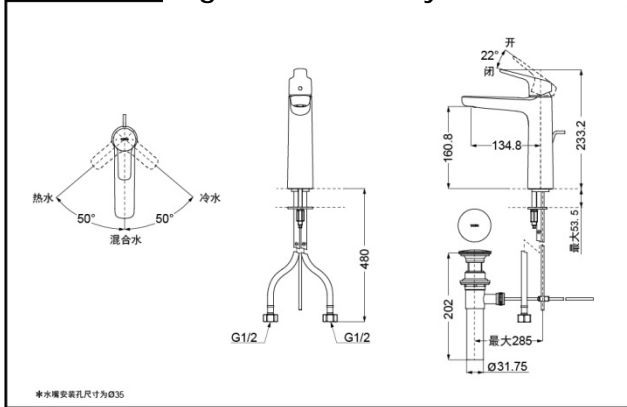

SPECIFICS

Water Inlet Requirement :
0.05MPa(Dynamic
Pressure)~1.0MPa(Static
Pressure)

Water Efficiency : Grade1
Spout : Bubbler equipped

Others

Series : GS

TLG03303B Single-Lever Lavatory Faucet

*TOTO(CHINA) CO.,LTD. All rights reserved.

TLG03304B Single-Lever Lavatory Faucet

*TOTO(CHINA) CO.,LTD. All rights reserved.

TOTO(CHINA) CO.,LTD. www.toto.com.cn