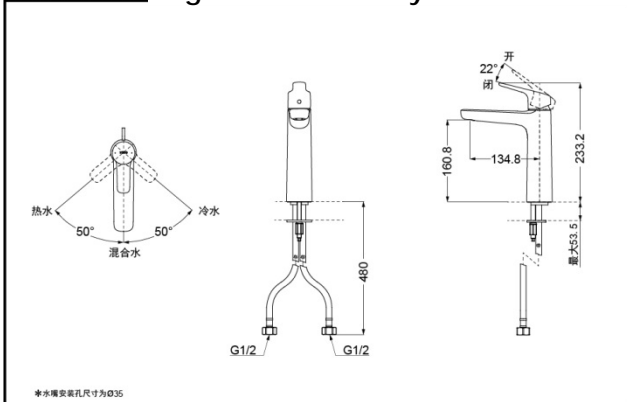

SPECIFICS

Water Inlet Requirement :
0.05MPa(Dynamic
Pressure)~1.0MPa(Static
Pressure)

Water Efficiency : Grade1
Spout : Bubbler equipped

Others

Series : GS

TLG03303B Single-Lever Lavatory Faucet

*TOTO(CHINA) CO.,LTD. All rights reserved.

TLG03304B Single-Lever Lavatory Faucet

*TOTO(CHINA) CO.,LTD. All rights reserved.

TOTO(CHINA) CO.,LTD. www.toto.com.cn